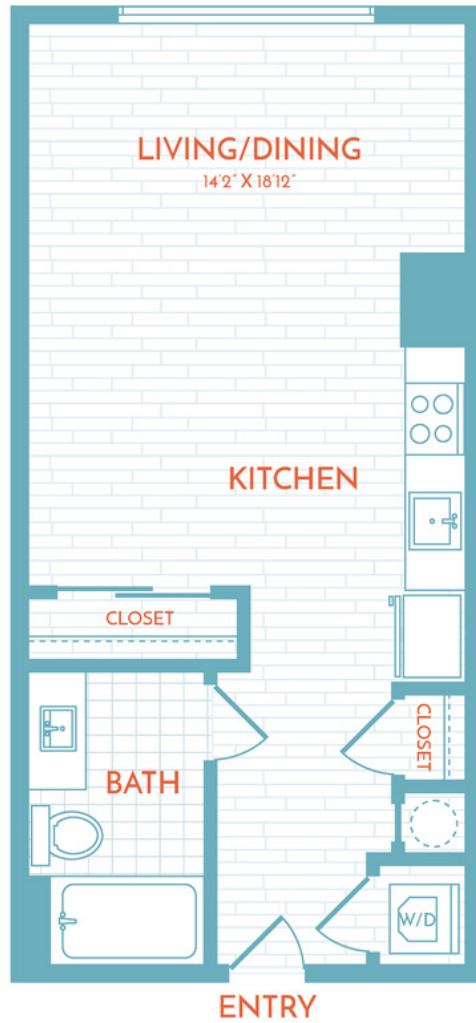

# A1

STUDIO | 1 BATH

# 461

SQ. FT.

**SoNyá**

40 Patterson St NE | Washington, DC 20002

[livesonya.com](http://livesonya.com)

*Floor plans are artist's rendering. All dimensions are approximate. Actual product and specifications may vary in dimension or detail. Not all features are available in every apartment. Prices and availability are subject to change. Please see a representative for details.*