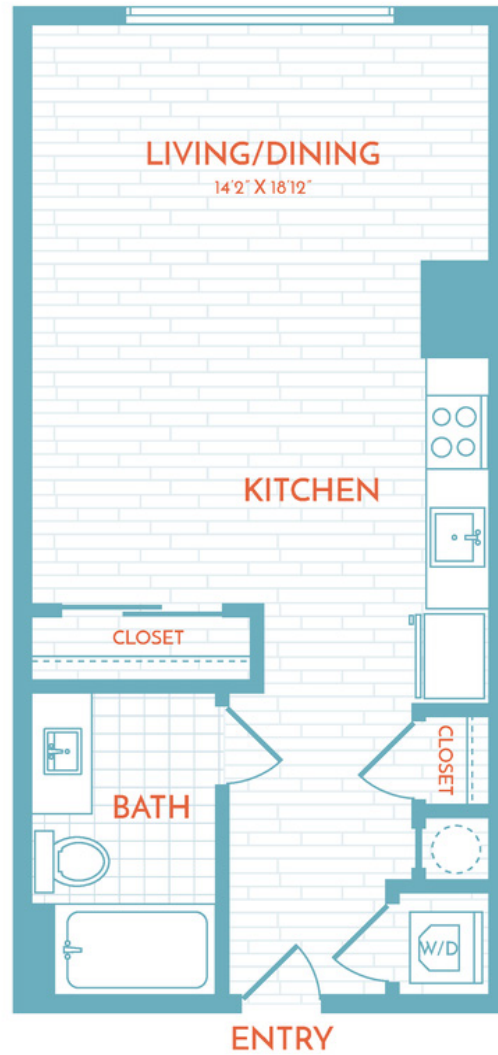

# A1.1

STUDIO | 1 BATH

# 494

SQ. FT.

SoNyá

40 Patterson St NE | Washington, DC 20002

[livesonya.com](http://livesonya.com)

*Floor plans are artist's rendering. All dimensions are approximate. Actual product and specifications may vary in dimension or detail. Not all features are available in every apartment. Prices and availability are subject to change. Please see a representative for details.*