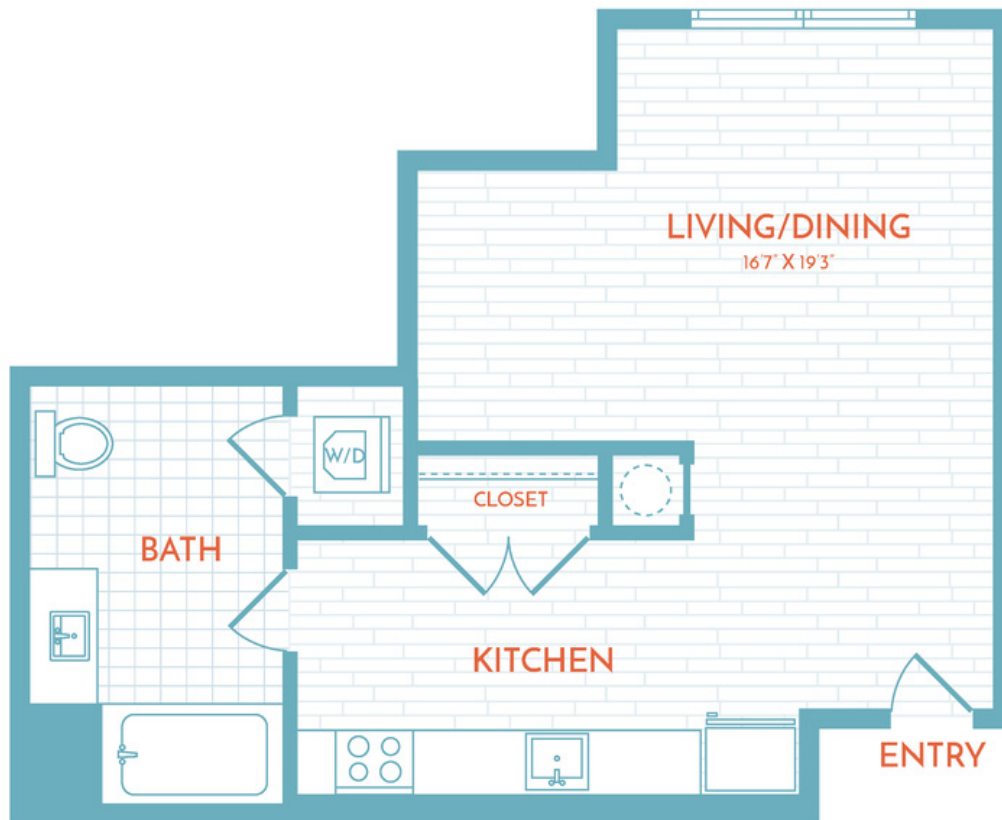

# A3

STUDIO | 1 BATH

# 507

SQ. FT.

**SoNyá**

40 Patterson St NE | Washington, DC 20002

[livesonya.com](http://livesonya.com)

*Floor plans are artist's rendering. All dimensions are approximate. Actual product and specifications may vary in dimension or detail. Not all features are available in every apartment. Prices and availability are subject to change. Please see a representative for details.*