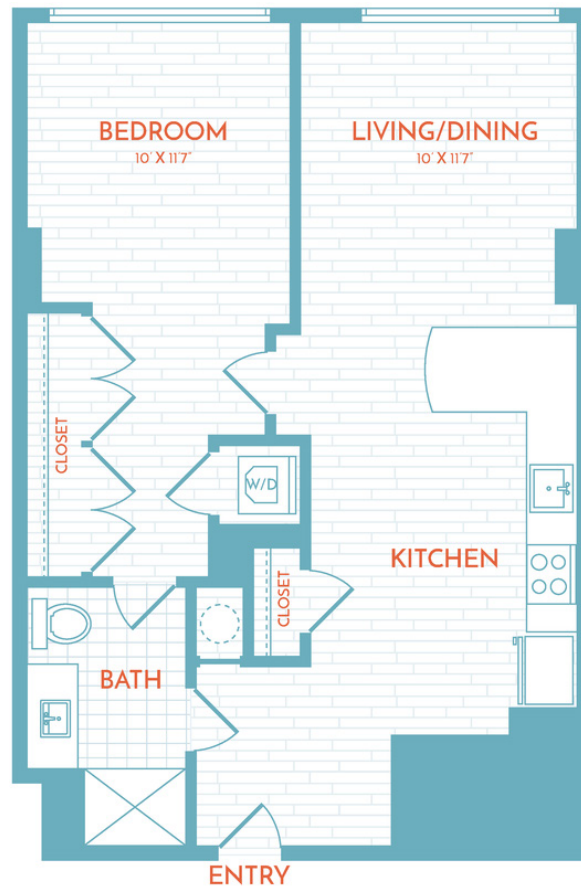

C6

1 BED | 1 BATH

612

SQ. FT.

SoNyá

40 Patterson St NE | Washington, DC 20002

livesonya.com

Floor plans are artist's rendering. All dimensions are approximate. Actual product and specifications may vary in dimension or detail. Not all features are available in every apartment. Prices and availability are subject to change. Please see a representative for details.