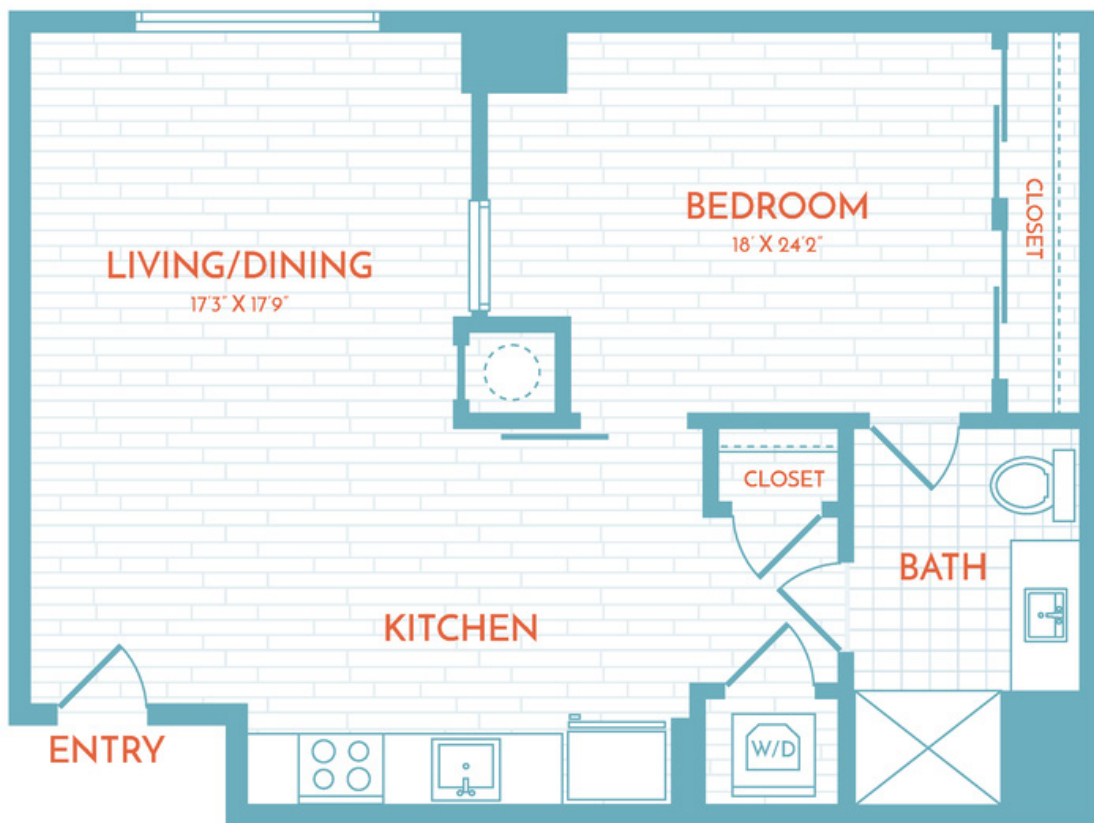

B1

1 BED | 1 BATH

626

SQ. FT.

SoNyá

40 Patterson St NE | Washington, DC 20002

livesonya.com

Floor plans are artist's rendering. All dimensions are approximate. Actual product and specifications may vary in dimension or detail. Not all features are available in every apartment. Prices and availability are subject to change. Please see a representative for details.