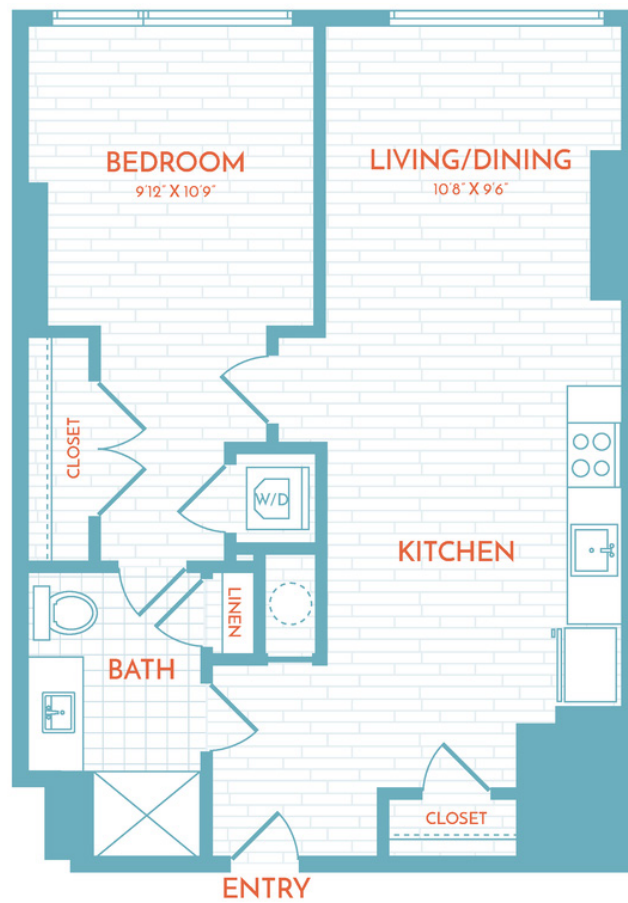

# C1

1 BED | 1 BATH

# 628

SQ. FT.

**SoNyá**

40 Patterson St NE | Washington, DC 20002

[livesonya.com](http://livesonya.com)

*Floor plans are artist's rendering. All dimensions are approximate. Actual product and specifications may vary in dimension or detail. Not all features are available in every apartment. Prices and availability are subject to change. Please see a representative for details.*