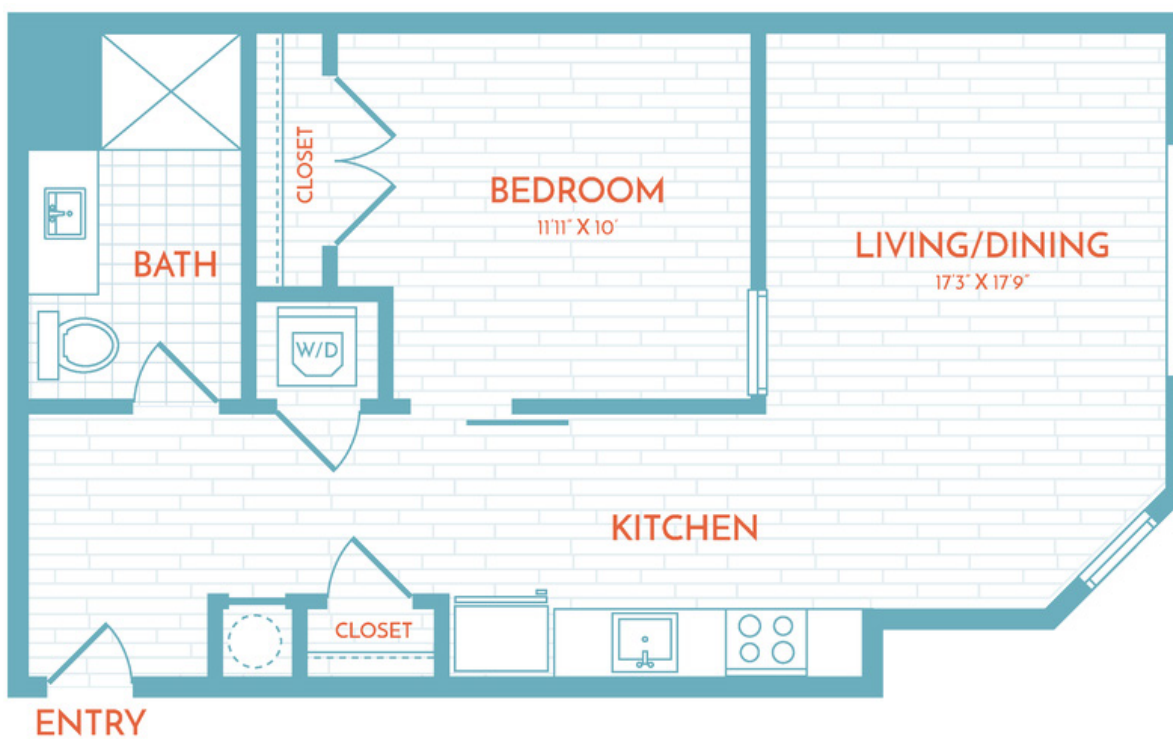

B2A

1 BED | 1 BATH

662

SQ. FT.

SoNyá

40 Patterson St NE | Washington, DC 20002

livesonya.com

Floor plans are artist's rendering. All dimensions are approximate. Actual product and specifications may vary in dimension or detail. Not all features are available in every apartment. Prices and availability are subject to change. Please see a representative for details.