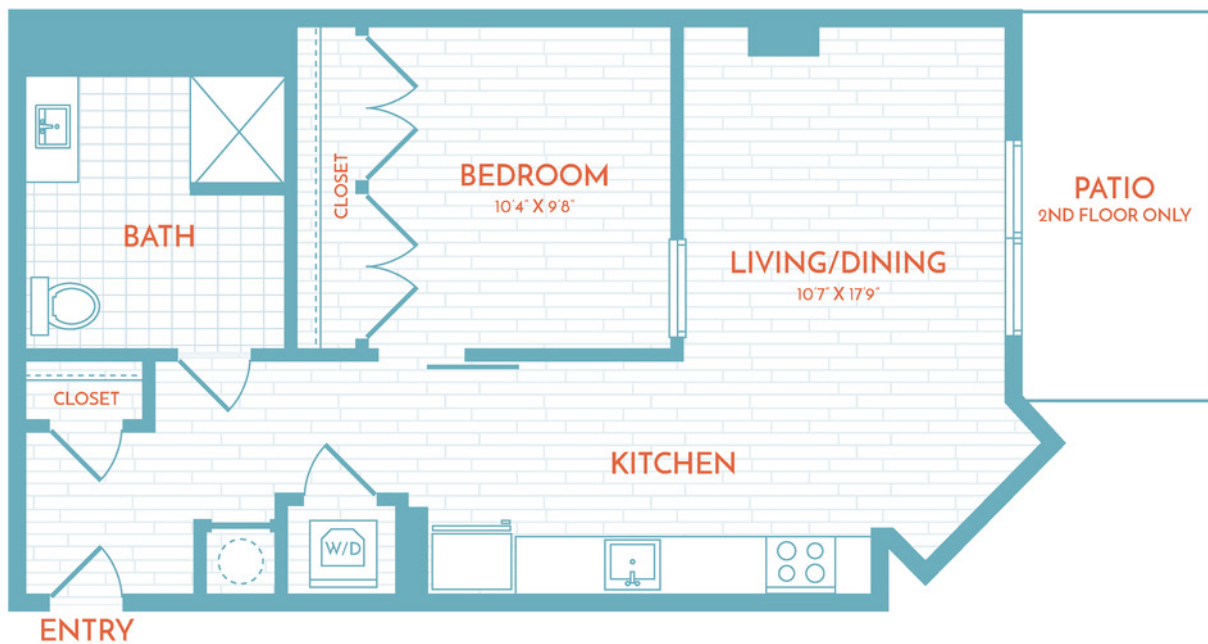

B5 ANSI

1 BED | 1 BATH

670

SQ. FT.

SoNyá

40 Patterson St NE | Washington, DC 20002

livesonya.com

Floor plans are artist's rendering. All dimensions are approximate. Actual product and specifications may vary in dimension or detail. Not all features are available in every apartment. Prices and availability are subject to change. Please see a representative for details.