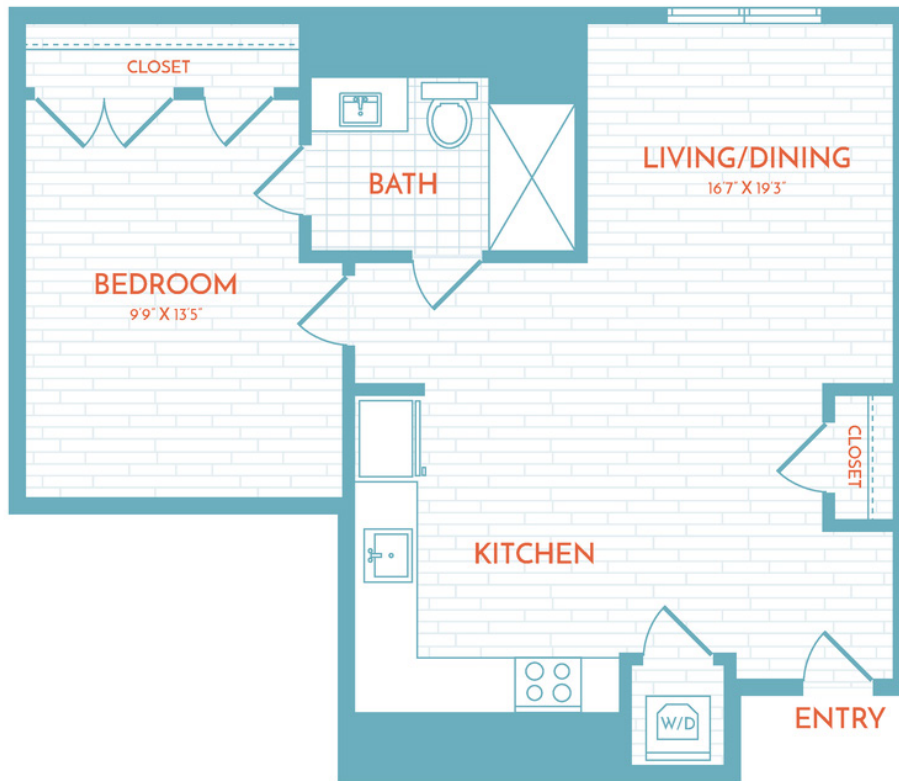

# A4

1 BED | 1 BATH

# 677

SQ. FT.

**SoNyá**

40 Patterson St NE | Washington, DC 20002

[livesonya.com](http://livesonya.com)

*Floor plans are artist's rendering. All dimensions are approximate. Actual product and specifications may vary in dimension or detail. Not all features are available in every apartment. Prices and availability are subject to change. Please see a representative for details.*