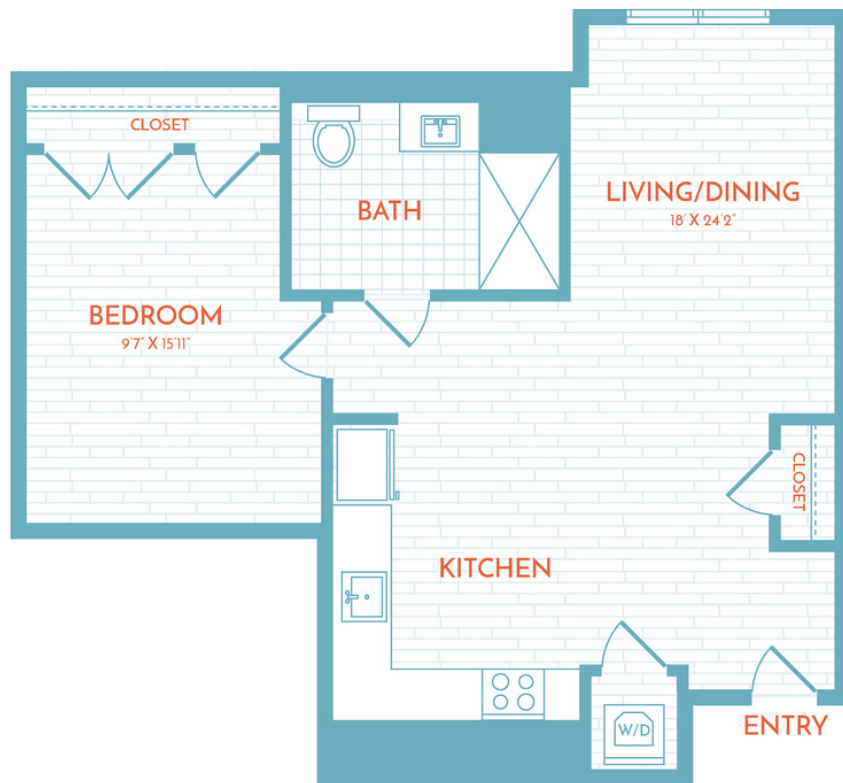

# A5

1 BED | 1 BATH

# 677

SQ. FT.

**SoNyá**

40 Patterson St NE | Washington, DC 20002

[livesonya.com](http://livesonya.com)

*Floor plans are artist's rendering. All dimensions are approximate. Actual product and specifications may vary in dimension or detail. Not all features are available in every apartment. Prices and availability are subject to change. Please see a representative for details.*