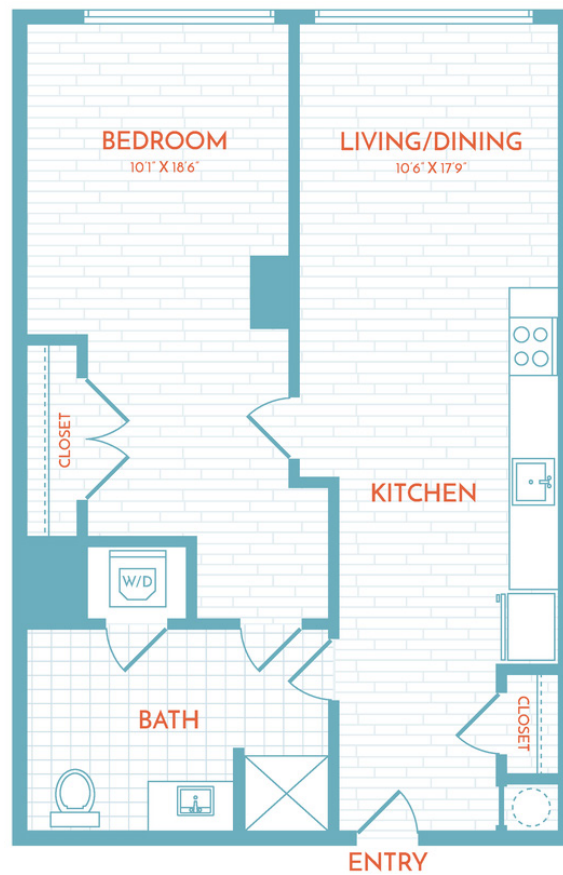

C8

1 BED | 1 BATH

698

SQ. FT.

SoNyá

40 Patterson St NE | Washington, DC 20002

livesonya.com

Floor plans are artist's rendering. All dimensions are approximate. Actual product and specifications may vary in dimension or detail. Not all features are available in every apartment. Prices and availability are subject to change. Please see a representative for details.