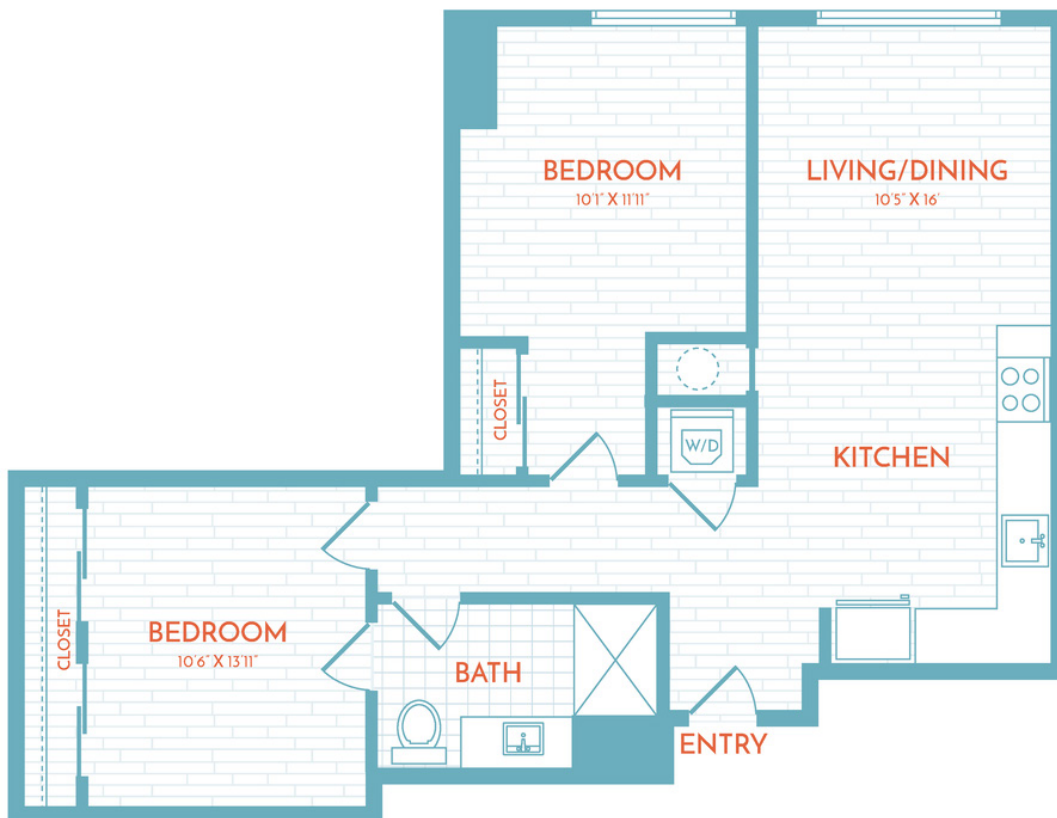

# D1

1 BED | 1 BATH | DEN

# 742

SQ. FT.

**SoNyá**

40 Patterson St NE | Washington, DC 20002

[livesonya.com](http://livesonya.com)

*Floor plans are artist's rendering. All dimensions are approximate. Actual product and specifications may vary in dimension or detail. Not all features are available in every apartment. Prices and availability are subject to change. Please see a representative for details.*