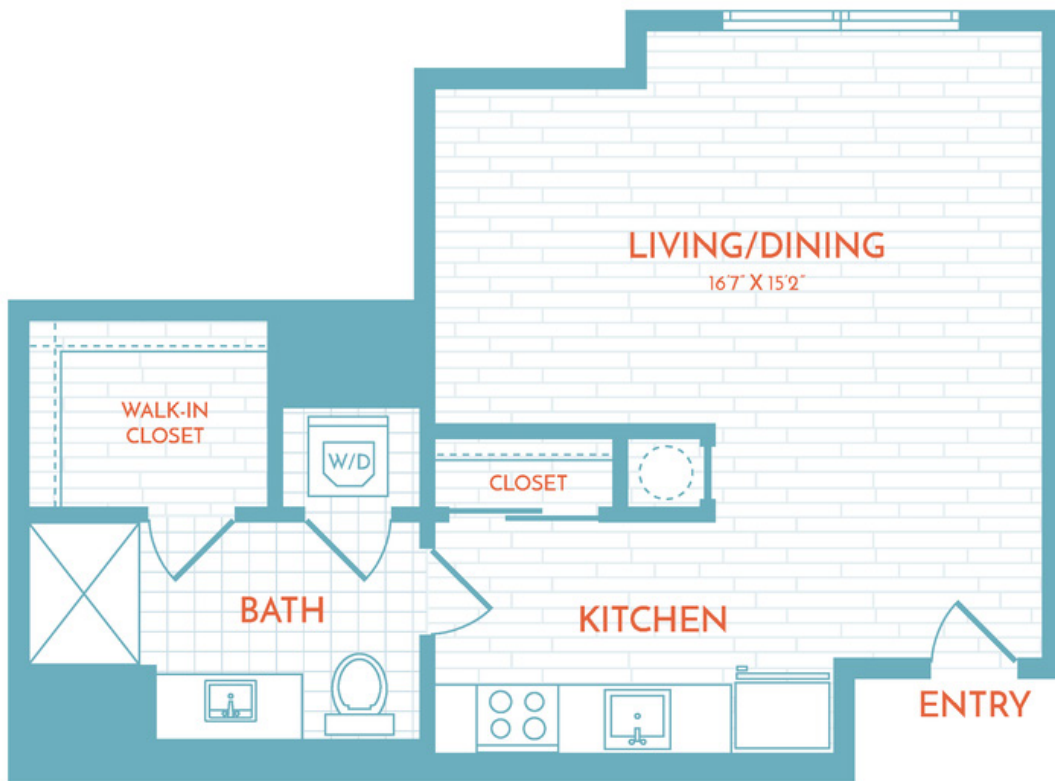

A2

STUDIO | 1 BATH

484

SQ. FT.

SoNyá

40 Patterson St NE | Washington, DC 20002

livesonya.com

Floor plans are artist's rendering. All dimensions are approximate. Actual product and specifications may vary in dimension or detail. Not all features are available in every apartment. Prices and availability are subject to change. Please see a representative for details.