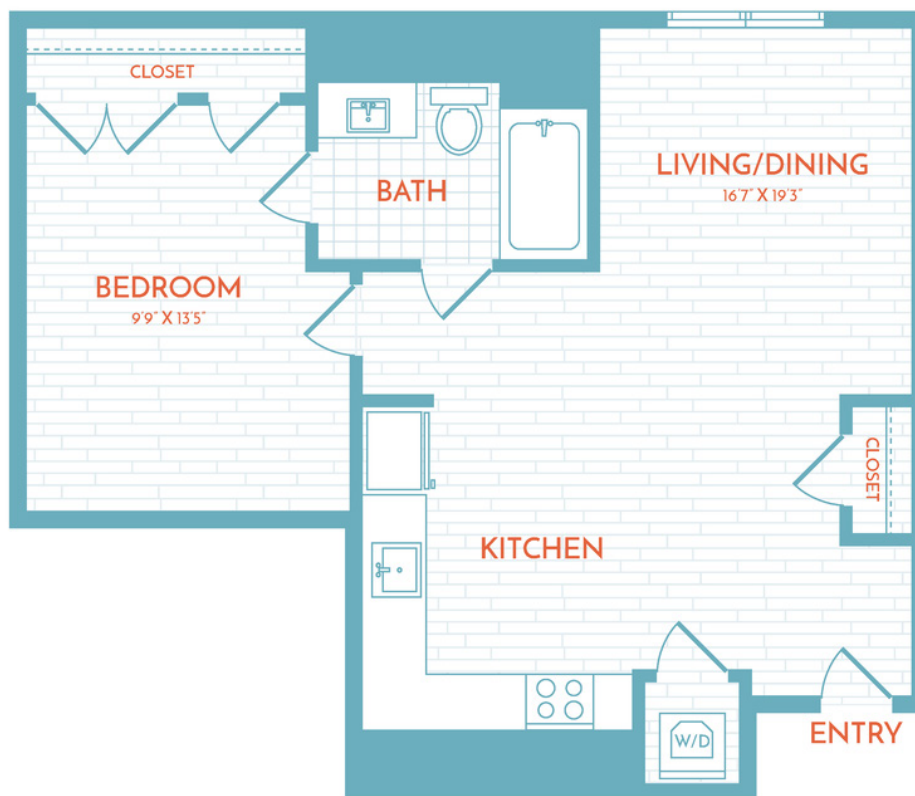

# A4.1

1 BED | 1 BATH

# 658

SQ. FT.

**SoNyá**

40 Patterson St NE | Washington, DC 20002

[livesonya.com](http://livesonya.com)

*Floor plans are artist's rendering. All dimensions are approximate. Actual product and specifications may vary in dimension or detail. Not all features are available in every apartment. Prices and availability are subject to change. Please see a representative for details.*