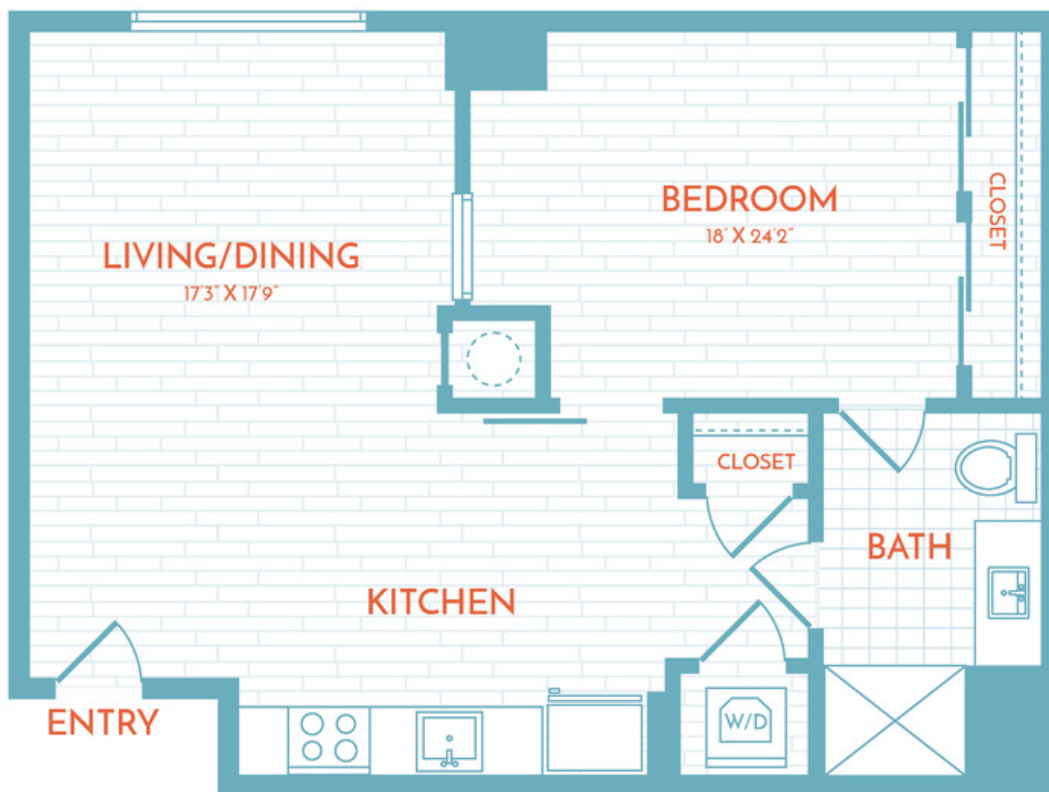

# B1.1

1 BED | 1 BATH

# 599

SQ. FT.

**SoNyá**

40 Patterson St NE | Washington, DC 20002

[livesonya.com](http://livesonya.com)

*Floor plans are artist's rendering. All dimensions are approximate. Actual product and specifications may vary in dimension or detail. Not all features are available in every apartment. Prices and availability are subject to change. Please see a representative for details.*