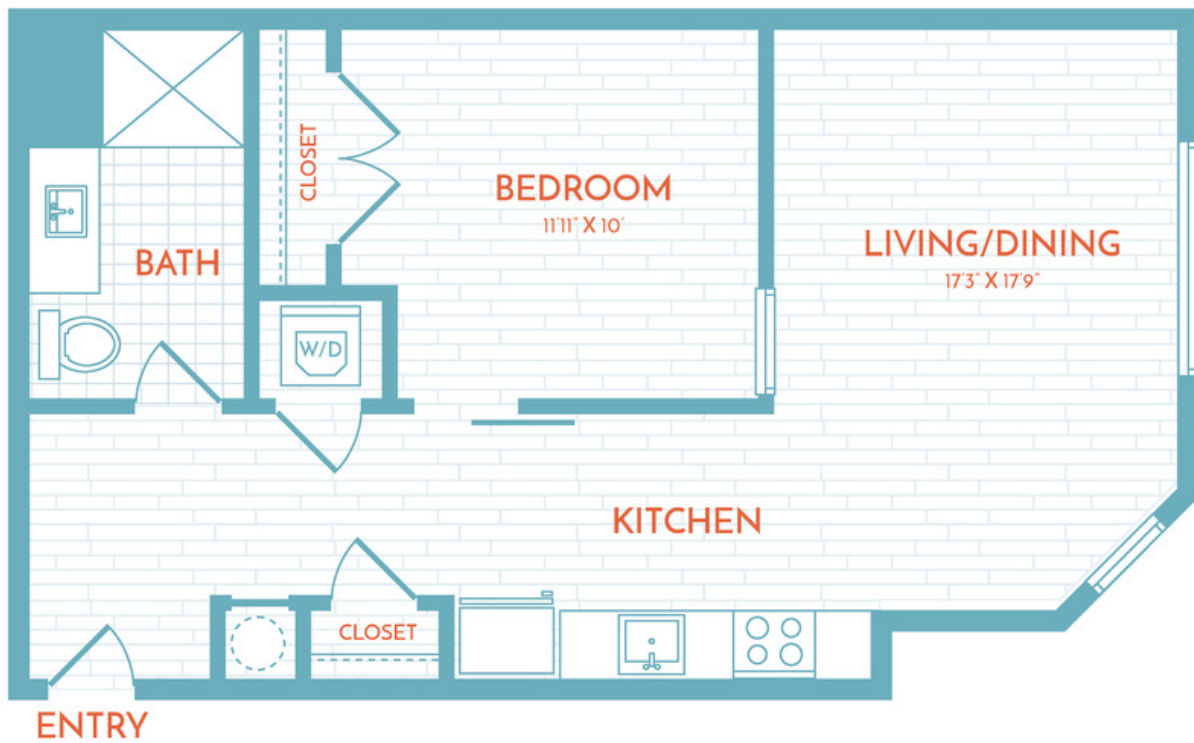

B2.1B

1 BED | 1 BATH

626

SQ. FT.

SoNyá

40 Patterson St NE | Washington, DC 20002

livesonya.com

Floor plans are artist's rendering. All dimensions are approximate. Actual product and specifications may vary in dimension or detail. Not all features are available in every apartment. Prices and availability are subject to change. Please see a representative for details.