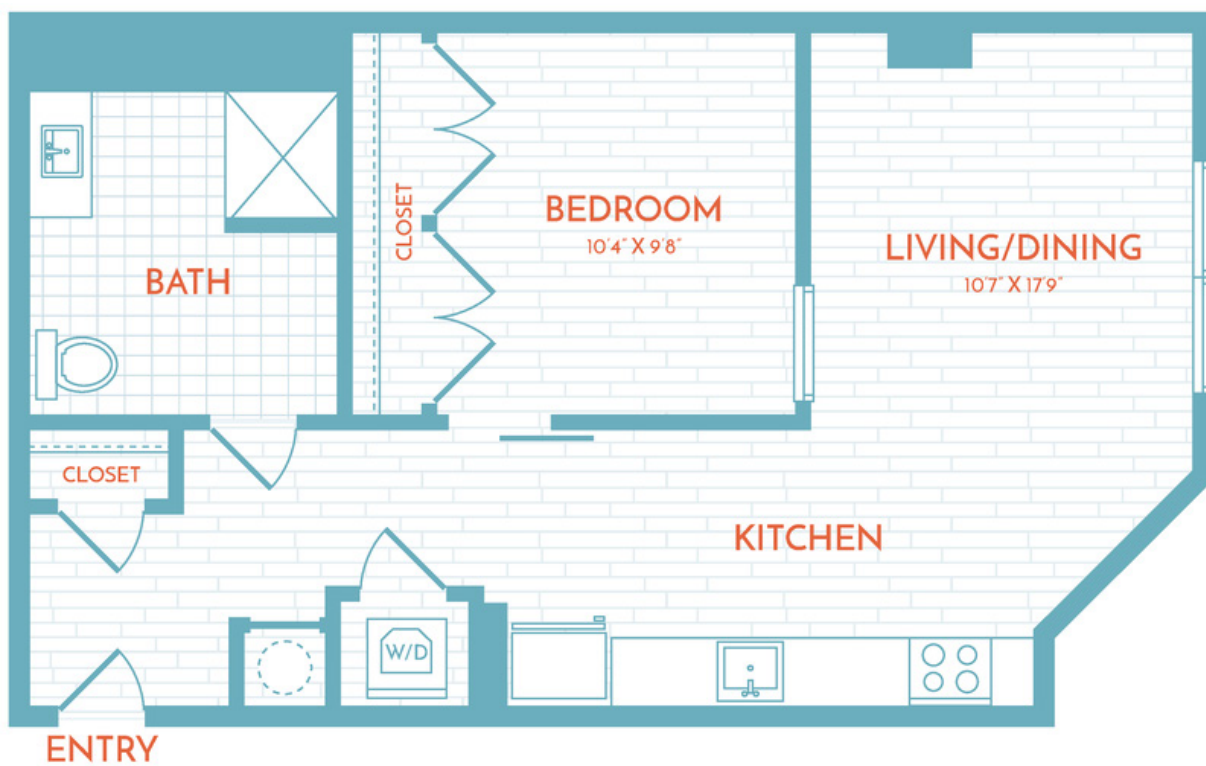

# B5

1 BED | 1 BATH

# 628

SQ. FT.

**SoNyá**

40 Patterson St NE | Washington, DC 20002

[livesonya.com](http://livesonya.com)

*Floor plans are artist's rendering. All dimensions are approximate. Actual product and specifications may vary in dimension or detail. Not all features are available in every apartment. Prices and availability are subject to change. Please see a representative for details.*