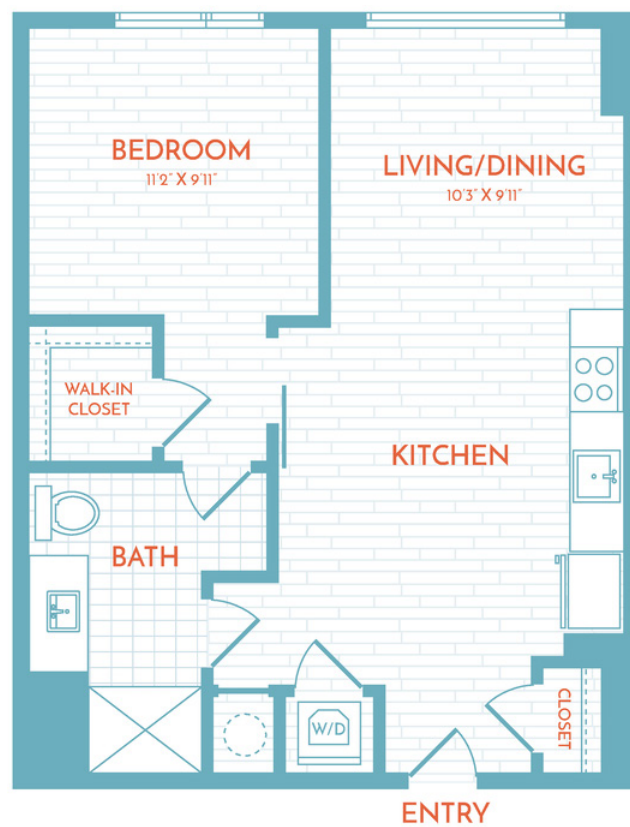

# C2.1

1 BED | 1 BATH

# 585

SQ. FT.

**SoNyá**

40 Patterson St NE | Washington, DC 20002

[livesonya.com](http://livesonya.com)

*Floor plans are artist's rendering. All dimensions are approximate. Actual product and specifications may vary in dimension or detail. Not all features are available in every apartment. Prices and availability are subject to change. Please see a representative for details.*