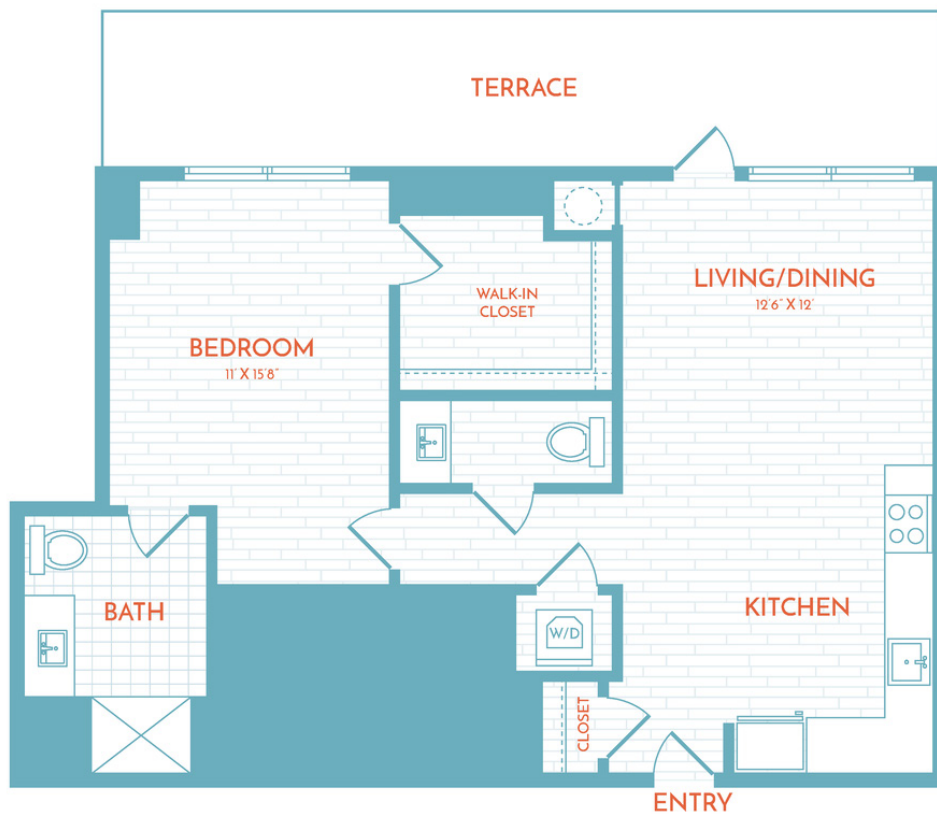

C7

1 BED | 1.5 BATH

733

SQ. FT.

SoNyá

40 Patterson St NE | Washington, DC 20002

livesonya.com

Floor plans are artist's rendering. All dimensions are approximate. Actual product and specifications may vary in dimension or detail. Not all features are available in every apartment. Prices and availability are subject to change. Please see a representative for details.