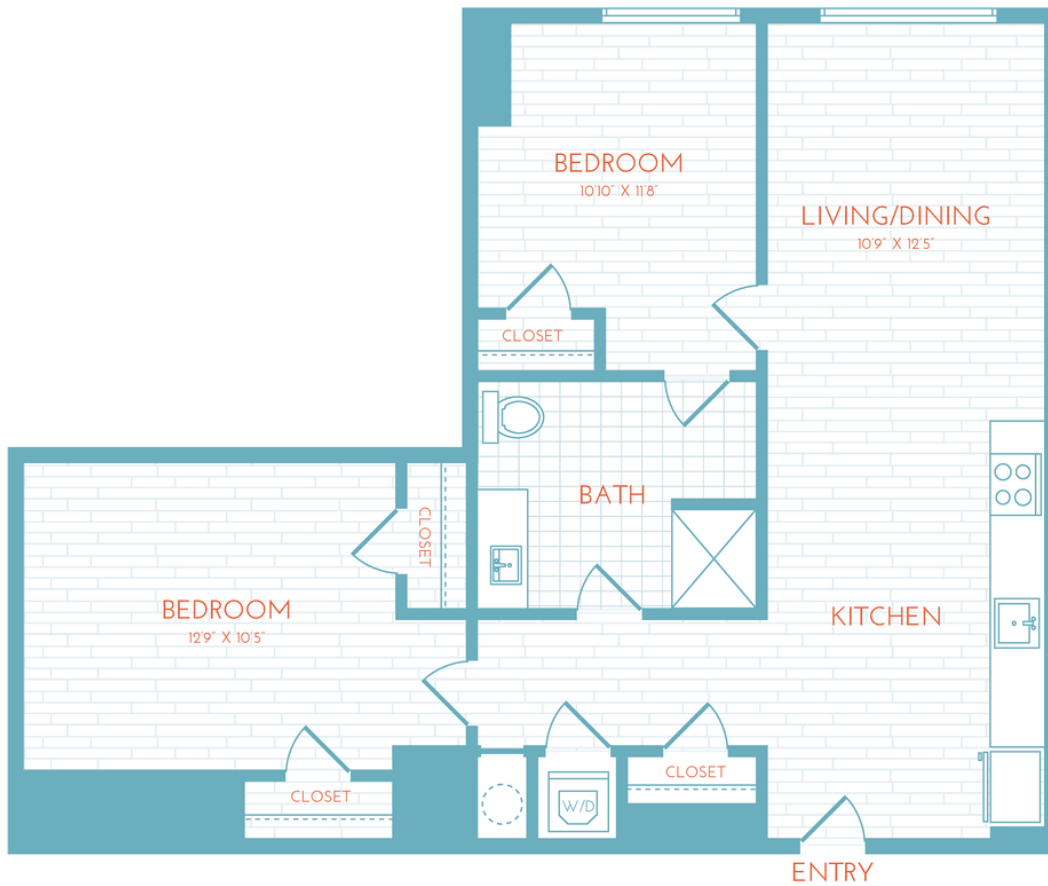

D3.1

1 BED | 1 BATH | DEN

829

SQ. FT.

SoNyá

40 Patterson St NE | Washington, DC 20002

livesonya.com

Floor plans are artist's rendering. All dimensions are approximate. Actual product and specifications may vary in dimension or detail. Not all features are available in every apartment. Prices and availability are subject to change. Please see a representative for details.